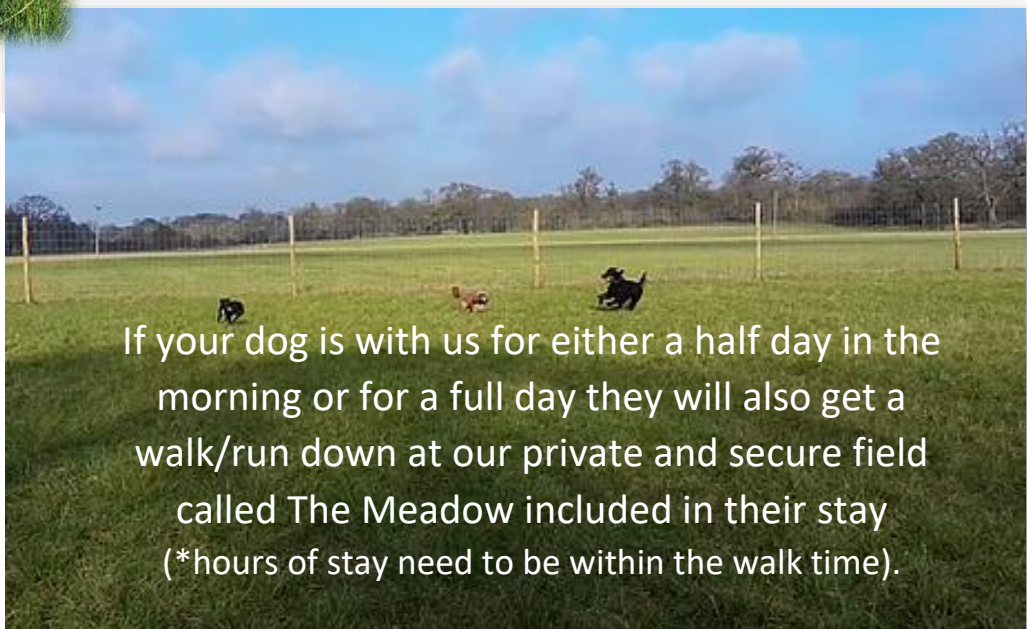

DOGGY DAYCARE

Whether it's paddling in pools, chasing balls, playing with other dogs or strolling along with people, 'Its The Dogs' can cater for all of your dog's requirements.

Our day-care hours are usually 8.00am to 5pm Monday to Friday

If your dog is with us for either a half day in the morning or for a full day they will also get a walk/run down at our private and secure field called The Meadow included in their stay (*hours of stay need to be within the walk time).